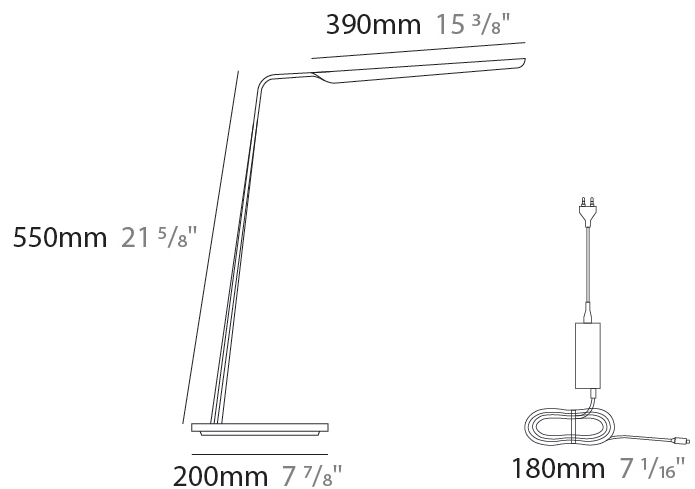

PROJECT	_____
TYPE	_____
SPECIFIER	_____
QUANTITY	_____
DATE	_____

SWAN PORTABLE

D74007- _____ - _____
base number   Color   Finish
                         Temperature   Options

1. To build a product code in our configurator select the specify button on the base model # product page
2. To build a manual product code on this datasheet choose from the options listed below in blue font and add the suffix to the base model #

GENERAL

Series: Swan
Brand: Tunto
Division: Design
Mounting Type: Portable
Mounting Location: Table
Subcategory: Task

PHYSICAL

Shape: Abstract
Length (mm): 390
Length (in): 15 ³/₈
Height (mm): 550
Height (in): 21 ⁵/₈
Light Distribution: Indirect
Fixture Finish: WAL / OAK / BLK / WHI
Holder Finish: White
Fixture Material: Wood

ELECTRICAL

Lamp Type: LED
Input Wattage (W): 14
Dimming: Touch Dimming
Driver Location: Inline Transformer Plug
Input Voltage (V): 120

LED

Color Temperature (°K): 2700 / 3000
Max. Delivered Lumen (lm): 660
CRI: >93 CRI
Lamp Life (hrs): 50000

OPTICAL

RATINGS AND CERTIFICATIONS

Certified By: Certified for North American Standards
IP rating: IP20