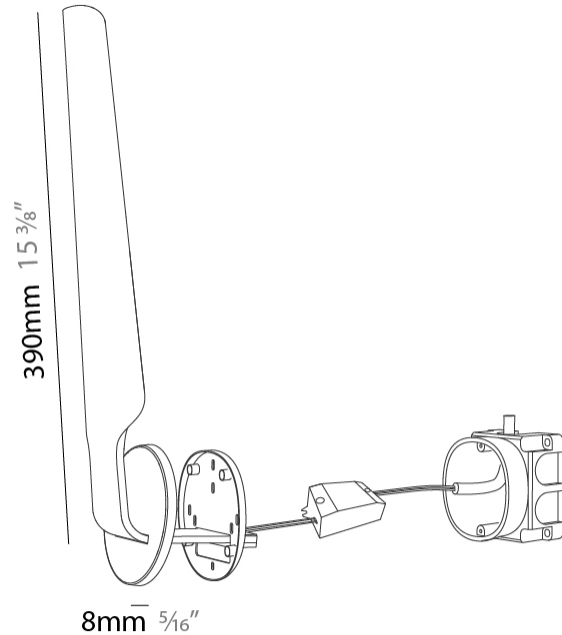

PROJECT	
TYPE	
SPECIFIER	
QUANTITY	
DATE	

SWAN SURFACE

D73022-

base number
Color   Temperature   Finish   Options

1. To build a product code in our configurator select the specify button on the base model # product page
2. To build a manual product code on this datasheet choose from the options listed below in blue font and add the suffix to the base model #

GENERAL

Series: Swan
Brand: Tunto
Division: Design
Mounting Type: Surface
Mounting Location: Wall
Subcategory: Ambient

PHYSICAL

Shape: Rectangle
Height (mm): 390
Height (in): 15 ³/₈
Light Distribution: Indirect
Fixture Finish: [WAL / OAK / BLK / WHI](#)
Holder Finish: White
Fixture Material: Wood

ELECTRICAL

Lamp Type: LED
Input Wattage (W): 8.5
Total Output Wattage (W): 6.3
Dimming: Non-Dimmable
Driver Included: Yes
Driver Location: Integrated
Driver Type: Constant Current - 120Vac
Driver Class: Class 2
Input Voltage (V): 120
Constant Current (MA): 500

LED

Color Temperature (°K): [2700 / 3000](#)
Max. Delivered Lumen (lm): 600
CRI: >93 CRI
Lamp Life (hrs): 50000

OPTICAL

RATINGS AND CERTIFICATIONS

Certified By: Certified for North American Standards
IP rating: IP20